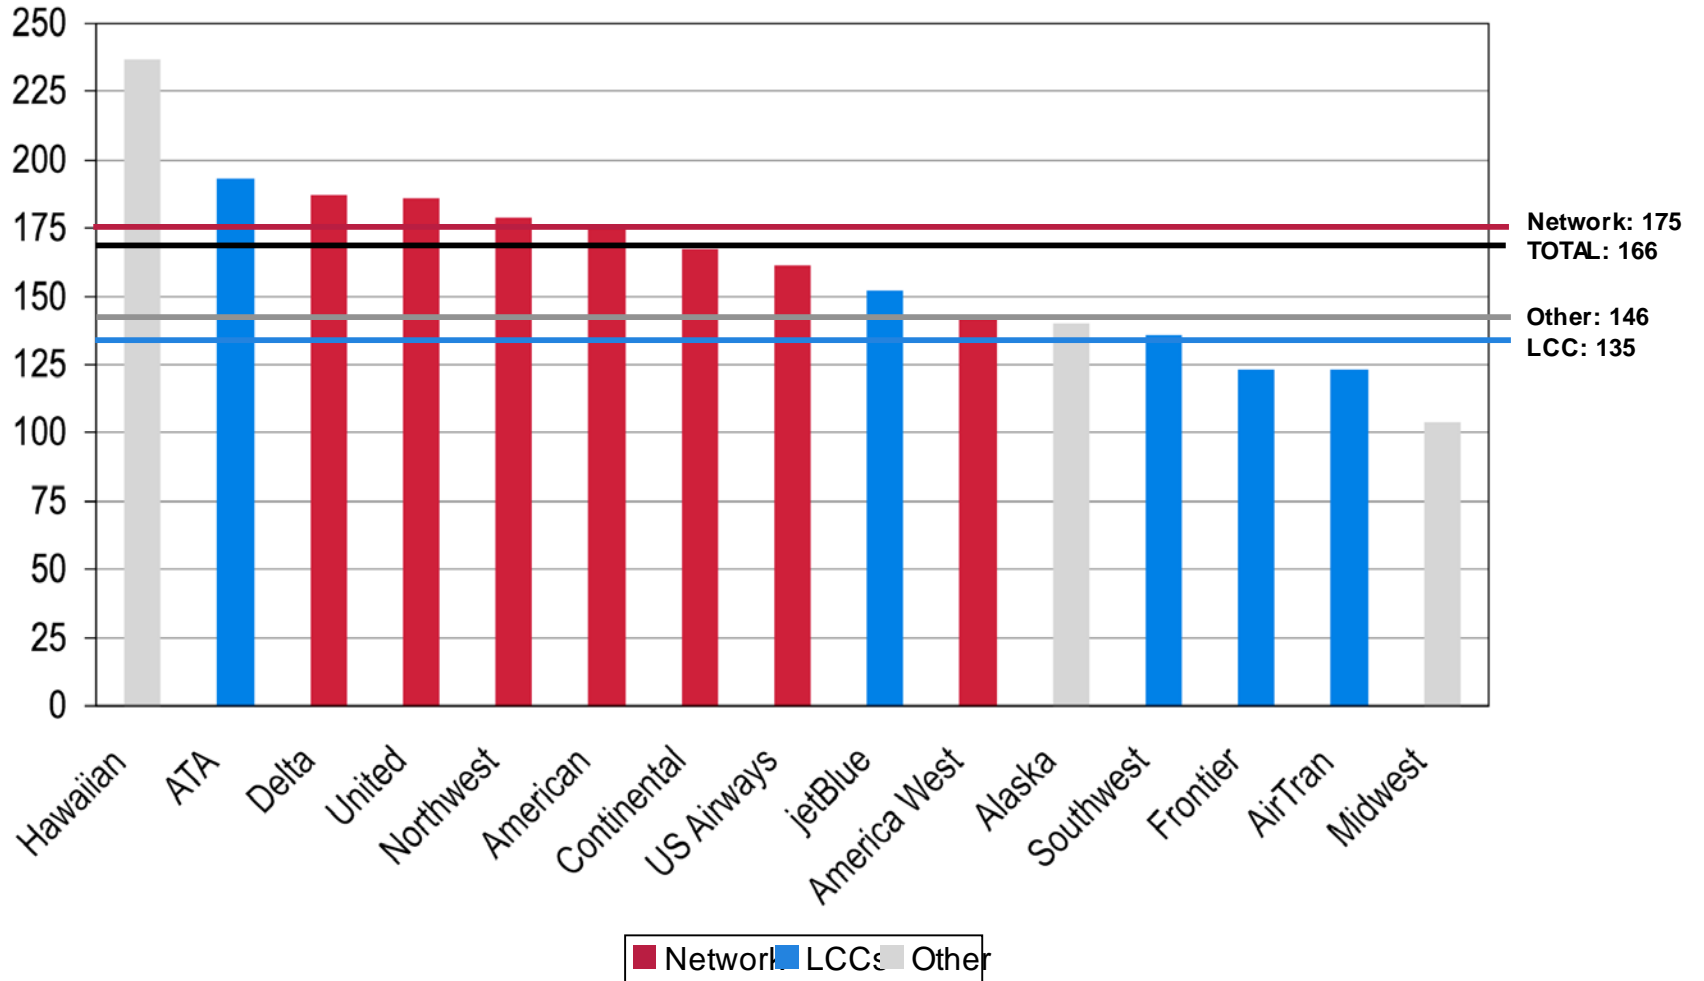

Aircraft & Related

Operating Fleet by Sector

Total Operating Fleet 2006

Average Seat Density of Total Operating Fleet All Aircraft - 2006

Average Daily Aircraft Utilization 2006

Small Narrowbody Flying by Sector 2000 v. 2006