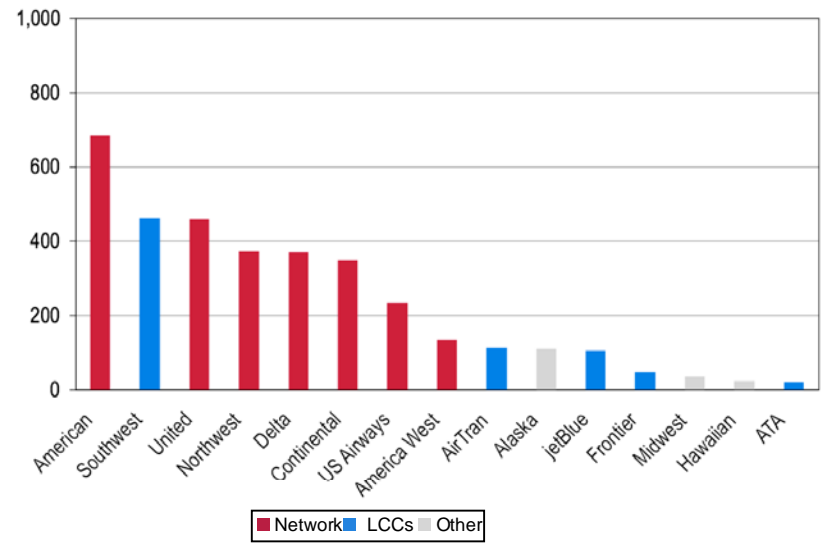

Aircraft & Related

Operating Fleet by Sector

Total Operating Fleet 2006

Average Seat Density of Total Operating Fleet All Aircraft - 2006

Average Daily Aircraft Utilization 2006

Small Narrowbody Flying by Sector 2000 v. 2006