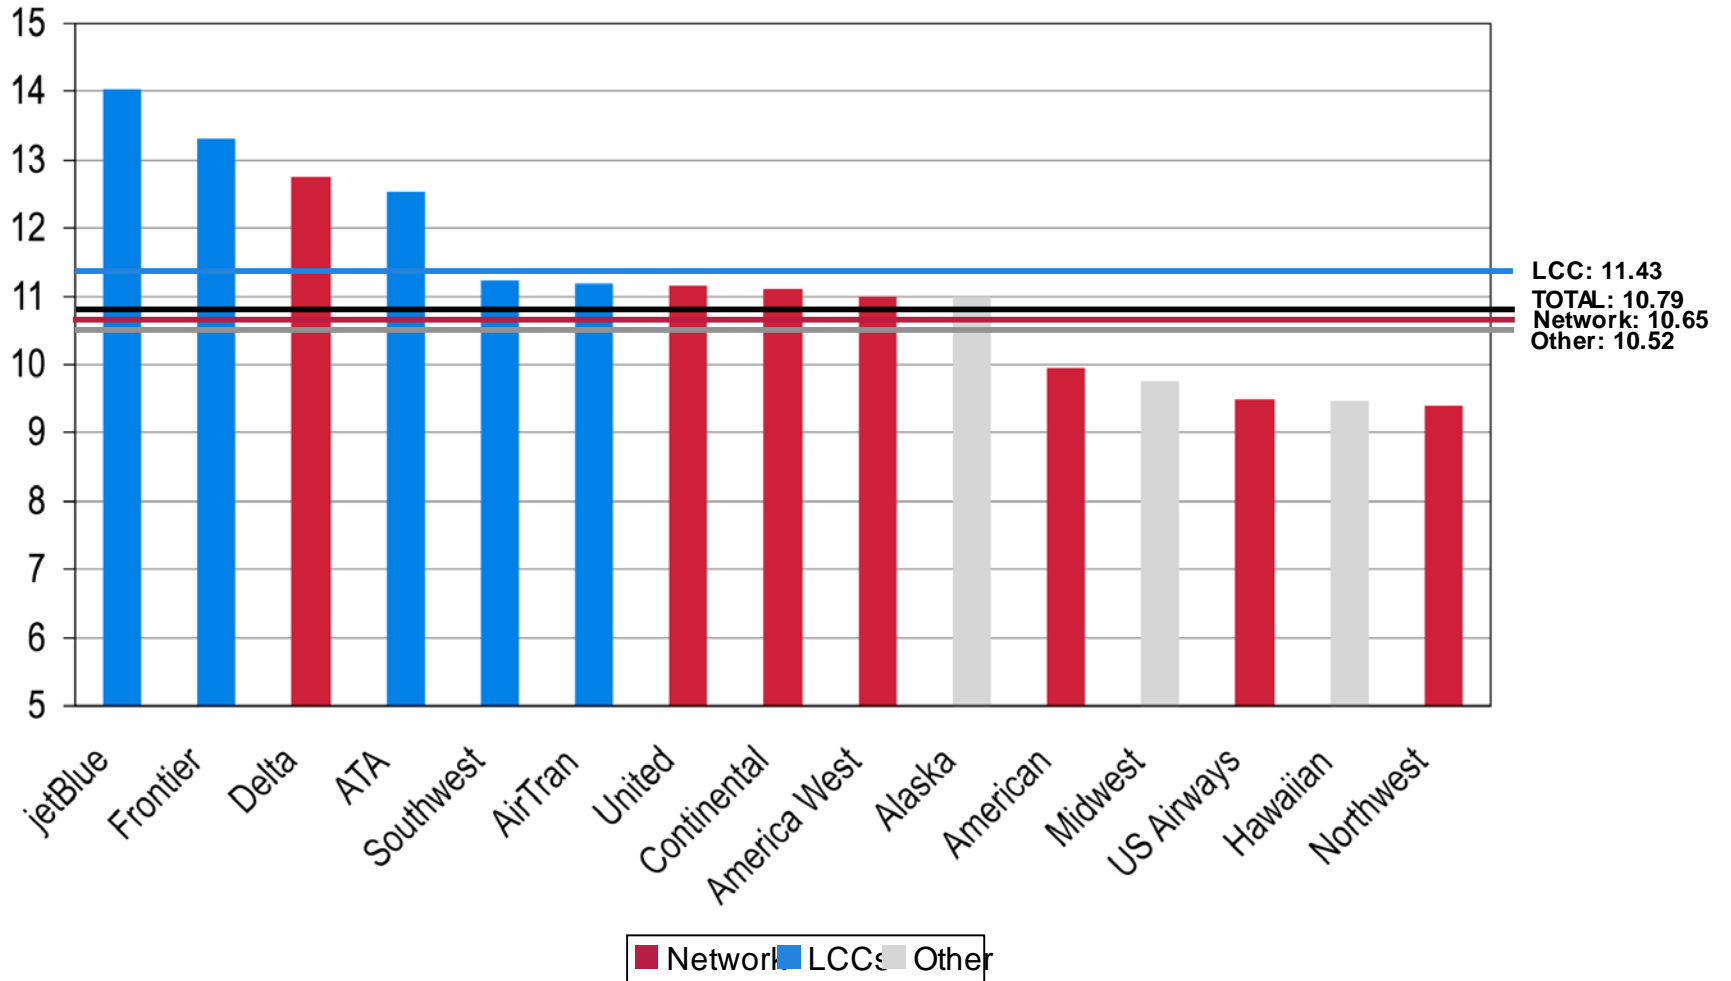

Aircraft & Related

Operating Fleet by Sector

Total Operating Fleet 2006

Average Seat Density of Total Operating Fleet All Aircraft - 2006

Average Daily Aircraft Utilization 2006

Small Narrowbody Flying by Sector 2000 v. 2006